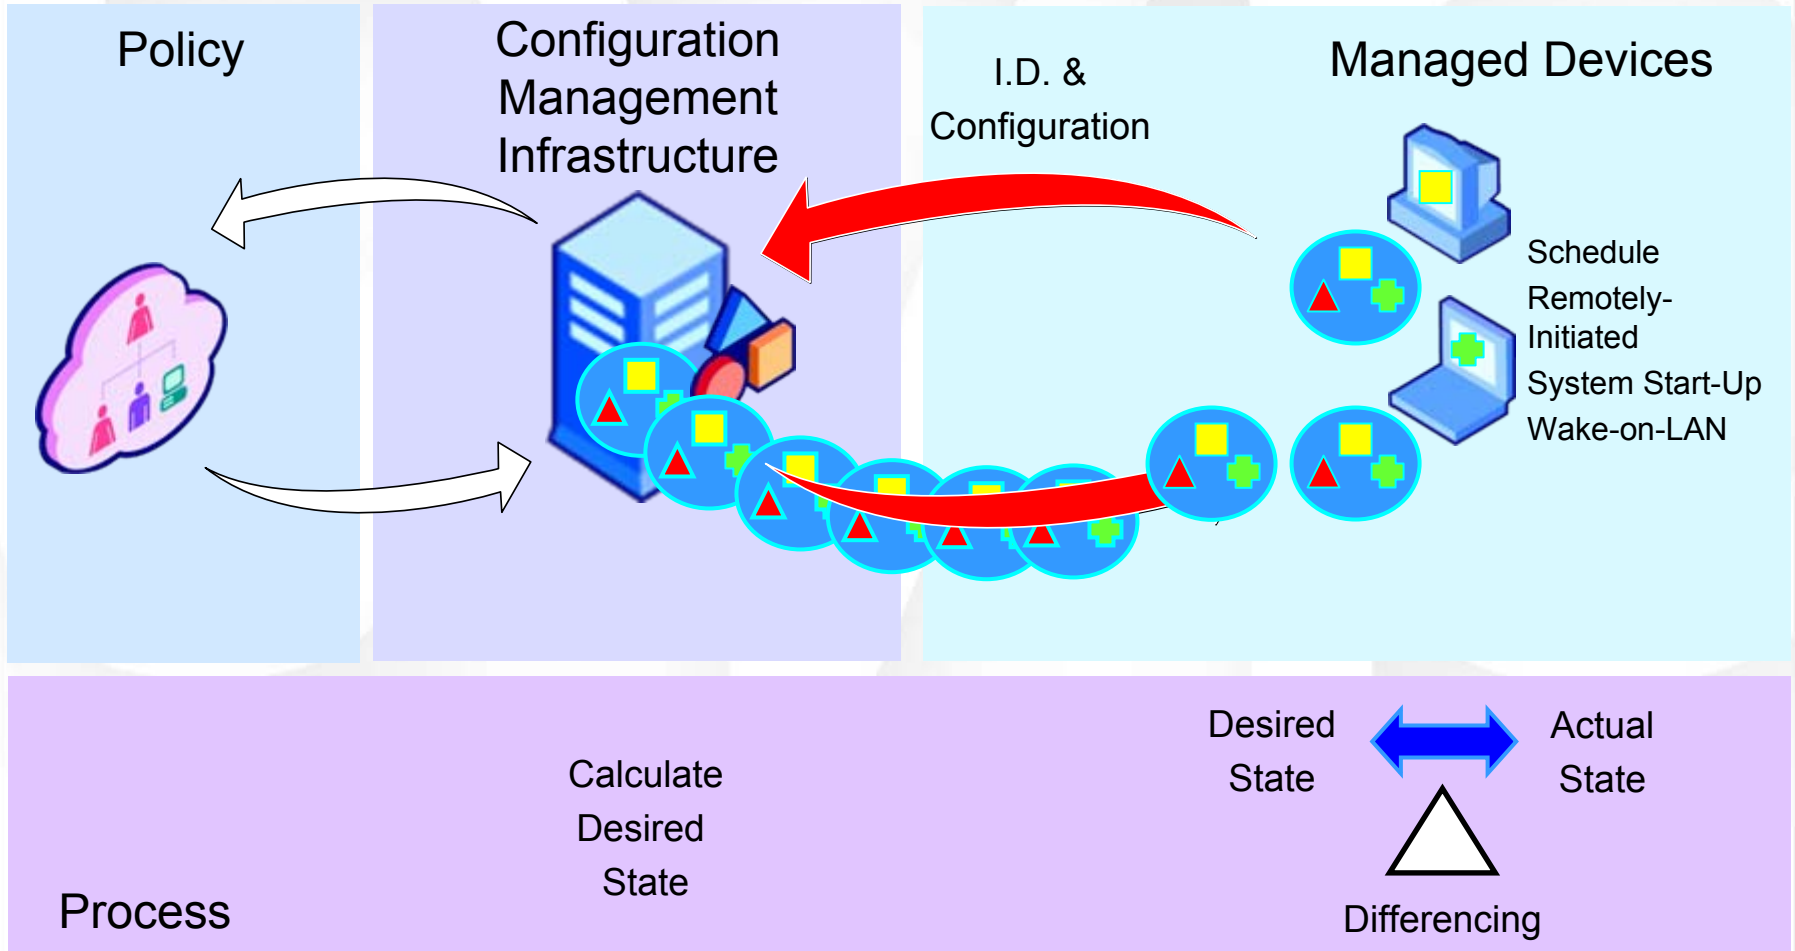

Hoe los ik dit op?

HP Software Configuration Manager!

(Formerly known as HP OpenView Radia)

- Application Management
- OS Management
- Patch Management
- Inventory Management
- Software Management
- Usage Management
- Settings Migration Management
- ... and much much more...

Hoe los ik dit op?

HP Software Configuration Manager!

(Formerly known as HP OpenView Radia)

Wat is “much much more”:

- Windows, Unix, linux, Mac, AIX, Solaris
- VMware ESX/GSX
- Bladeservers
- Enterprise Discovery
- Integraties
- Uitgebreide reporting
- ... and still much much more...

Pas op: hier komt een marketing kreet...

“Increase manageability and control of your environment, improving IT services while reducing costs.”

... en dan nu een stukje theorie....

Configuration Manager Process Overview

HP OpenView Configuration Management

Policy-based configuration management

Live in Action

- Scenario 1: gebruiker kiest uit optionele software pakketen
- Scenario 2: Integratie met Service Desk
- Scenario 3: Hij doet het niet! Wat nu?