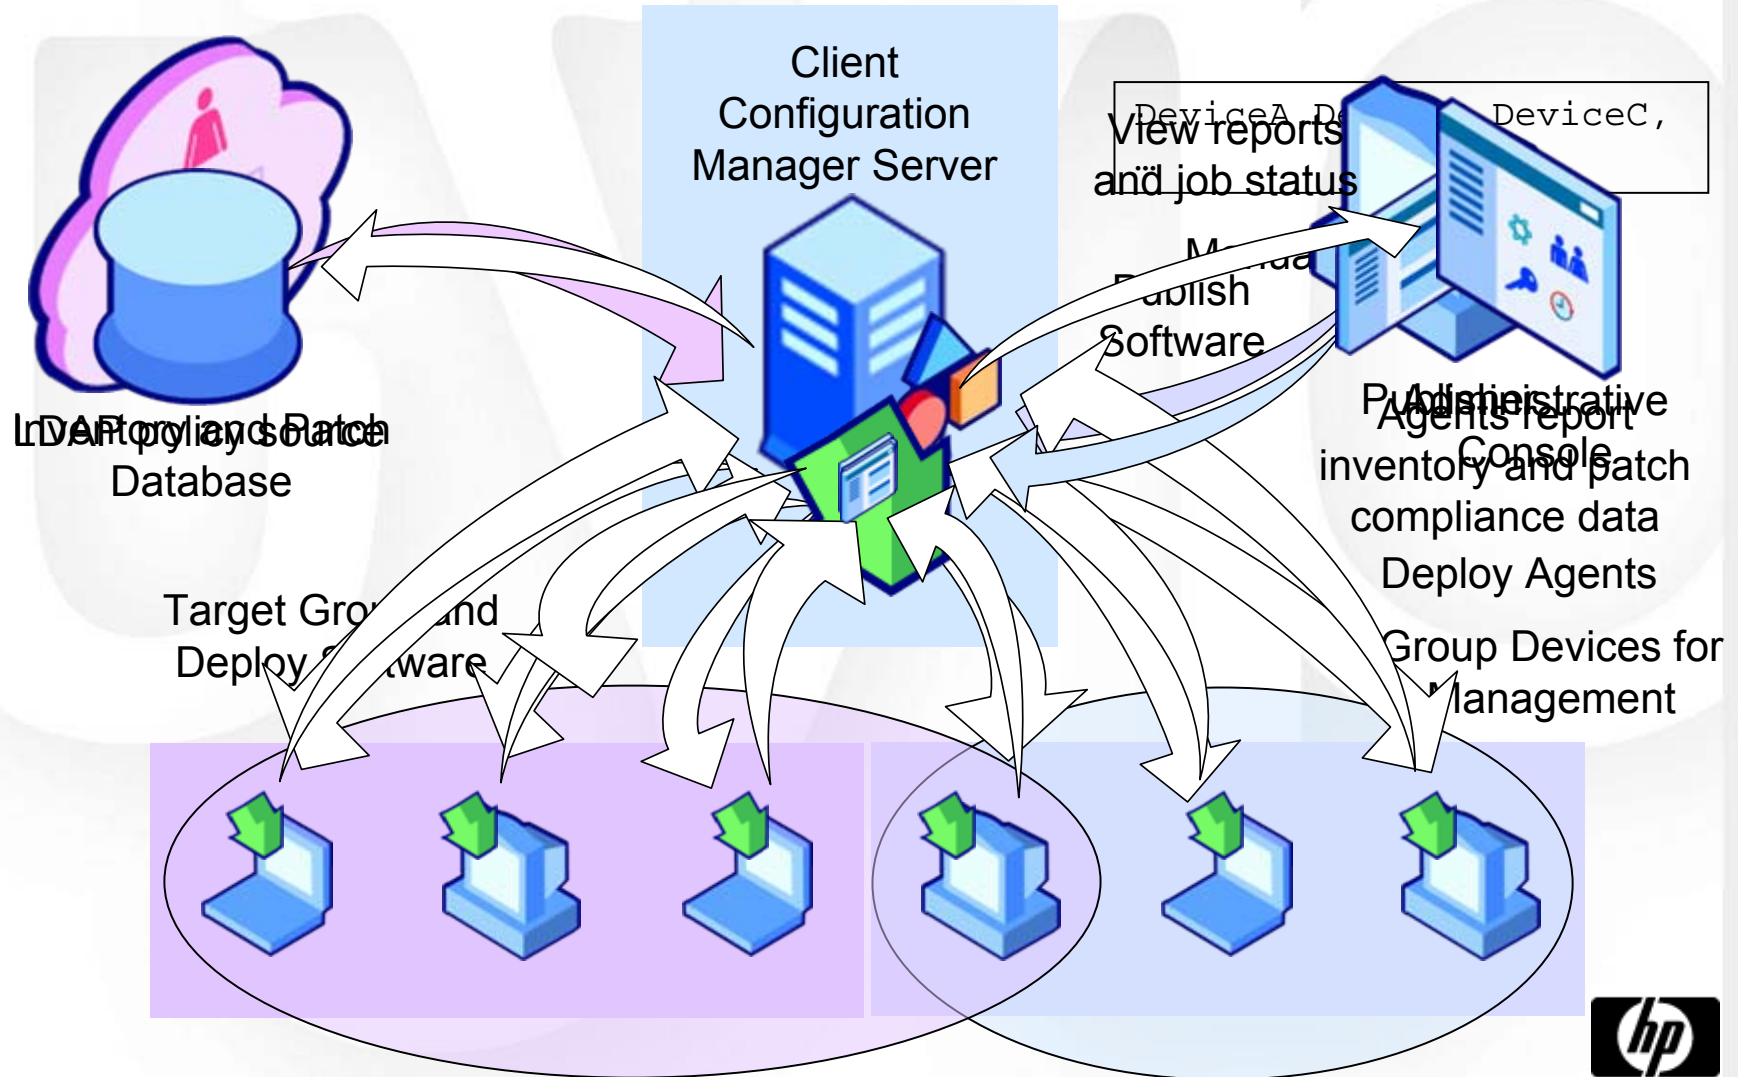

Hoe los ik dit op?

HP Software Configuration Manager!

(Formerly known as HP OpenView Radia)

- Application Management
- OS Management
- Patch Management
- Inventory Management
- Software Management
- Usage Management
- Settings Migration Management
- ... and much much more...

Hoe los ik dit op?

HP Software Configuration Manager!

(Formerly known as HP OpenView Radia)

Wat is “much much more”:

- Windows, Unix, linux, Mac, AIX, Solaris
- VMware ESX/GSX
- Bladeservers
- Enterprise Discovery
- Integraties
- Uitgebreide reporting
- ... and still much much more...

Pas op: hier komt een marketing kreet...

“Increase manageability and control of your environment, improving IT services while reducing costs.”

... en dan nu een stukje theorie....

Configuration Manager Process Overview

HP OpenView Configuration Management

Policy-based configuration management

Live in Action

- Scenario 1: gebruiker kiest uit optionele software pakketen
- Scenario 2: Integratie met Service Desk
- Scenario 3: Hij doet het niet! Wat nu?